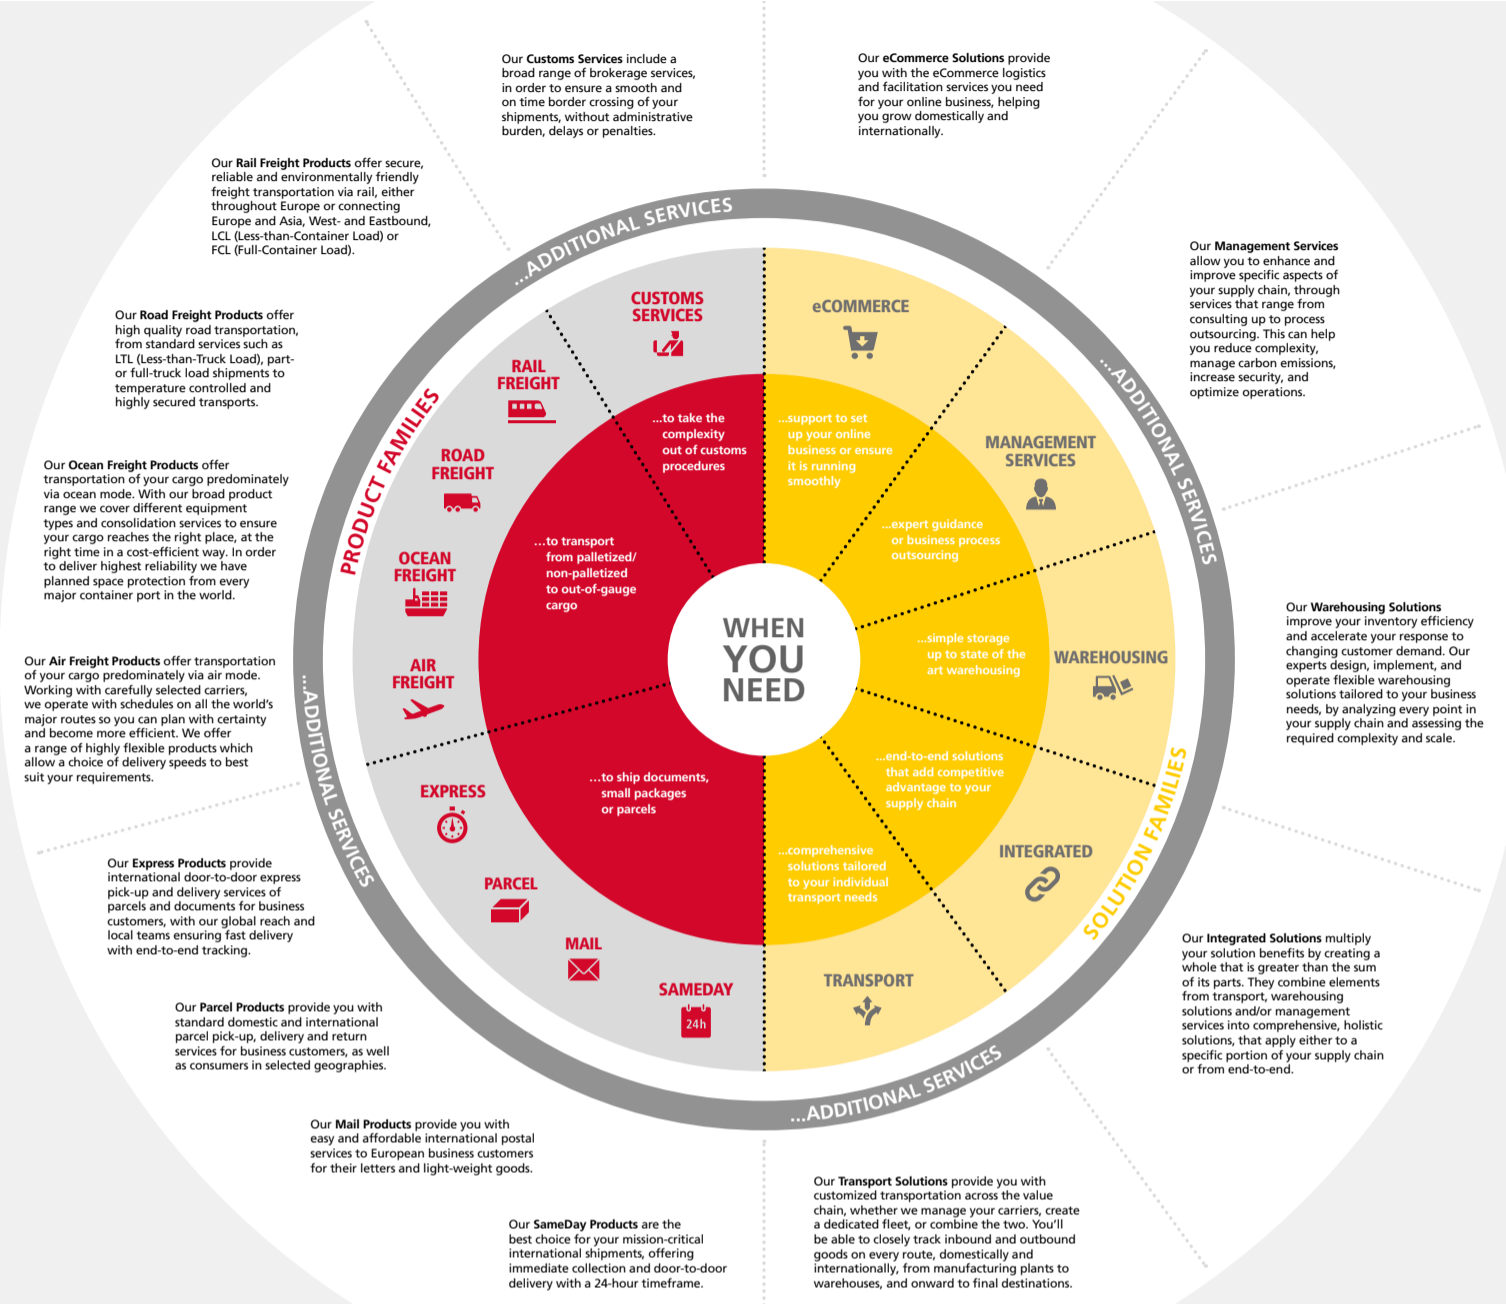

DHL PRODUCTS AND SOLUTIONS PORTFOLIO

CUSTOMER VIEW

OUR SECTOR EXPERTISE

Our sector-specific expertise spans across multiple sectors and specialty areas, offering you tailored solutions that best match your industry's logistics requirements. With dedicated teams of experts, we ensure that we remain at the forefront of sector developments and constantly adapt our portfolio to your needs.

- Automotive
- Chemicals
- Consumer
- Energy
- Engineering and Manufacturing
- Financial Services
- Life Sciences and Healthcare
- Public Sector
- Retail
- Technology

OUR GREEN EXPERTISE

The DHL GoGreen program helps you – and us – reduce the environmental impact of doing business across the world. Our GoGreen Solutions portfolio of transport efficient and environmentally optimized logistics solutions supports you to quantify and improve your carbon footprint. It reduces waste, meets producer responsibilities and helps you move to a more Circular Economy.

PRODUCT VIEW

BUSINESS UNIT/FAMILY	Deutsche Post	DHL eCommerce	DHL Parcel	DHL Express	DHL Global Forwarding	DHL Freight	DHL Supply Chain		
PRODUCTS	EXPRESS			DHL Express 9:00 DHL Express 10:30 DHL Express 12:00 DHL Express Worldwide DHL Express Envelope DHL Express Easy DHL Economy Select DHL Express Domestic 9:00 DHL Express Domestic 10:30 DHL Express Domestic 12:00 DHL Express Domestic 18:00 DHL Medical Express DHL Express Breakbulk	DHL Air Priority DHL Air Connect DHL Air Economy DHL Air Charter DHL Air Thermonet			AIR FREIGHT	
	PARCEL		DHL Parcel (Country) DHL Parcel Return (Country) DHL Parcel ForYou (Country) DHL Parcel Connect DHL Parcel ForYou International DHL Parcel International Standard DHL Parcel International Direct DHL Parcel Return International DHL Parcel International Breakbulk		DHL Ocean Direct FCL DHL Ocean Connect LCL DHL Ocean Container Management DHL Ocean Special DHL Ocean Assembly DHL Ocean Charter DHL Ocean Thermonet			OCEAN FREIGHT	
	MAIL	Deutsche Post Packet Deutsche Post Packet Plus Deutsche Post Business Deutsche Post Dialogue Marketing	DHL GlobalMail Packet DHL GlobalMail Packet Plus DHL GlobalMail Business			DHL AsiaLine DHL AsiaConnect	DHL Freight EuroLine DHL Freight EuroConnect DHL Freight Eurapid DHL Freight Coldchain DHL Freight Highvalue DHL Freight Home Delivery DHL Freight Home Delivery Plus		ROAD FREIGHT
				DHL SameDay Jetline DHL SameDay Sprintline		DHL RailLine DHL RailConnect			RAIL FREIGHT
SOLUTIONS	eCOMMERCE	DHL eCommerce Fulfillment						SAMEDAY	
					DHL Customs Services			CUSTOMS SERVICES	
					DHL Air Freight Plus DHL SeAir DHL Door-to-More	DHL Freight Euronet DHL Freight Special Transports	Managed Ground Transport	TRANSPORT	
					Transport Related Warehousing		Warehousing Real Estate Solutions	WAREHOUSING	
				Logistics Consulting Customs Consulting		Inventory Financing Services Procurement Services Recall Services	MANAGEMENT SERVICES		
				DHL Lead Logistics Partner DHL Trade Fairs & Events DHL Industrial Projects DHL International Supply Chain (ISC) LifeConEx	DHL Food Logistics	Inbound to Manufacturing Service Logistics Indirect Materials Management (MRO) Passenger Gateway Services EnviroSolutions DHL HealthConnect	INTEGRATED		

ADDITIONAL SERVICES e.g. DHL Packaging Services, DHL In-plant Logistics, DHL Cargo Insurance, DHL Security Services...

SPECIAL EXPERTISE e.g. DHL GoGreen Solutions, DHL Wine & Spirits Logistics, DHL Perishable Logistics, DHL Resilience360...